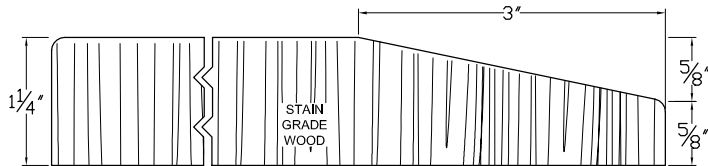

Q-LON

(Available in Brown or White Color)

DOOR SWEEP

1-1/8" x 4-9/16 or 1-1/8" x 5-5/8"
and can be Ordered w/Extenders

Colors:
Dark Bronze w/Composite Saddle
Bright Brass w/Composite Saddle
Dark Bronze w/Oak Saddle

THRESHOLD (Adjustable Type, Aluminum)

EXTENDERS

OUTSWING THRESHOLD (Aluminum Bumper Style)

Colors:
Aluminum Finish Only

HANDICAP SILL

WOOD SILL

**AUTOMATIC DOOR
BOTTOM**