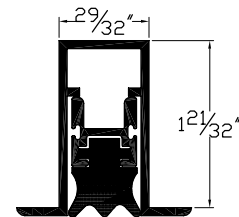

Q-LON

(Available in Brown or White Color)

DOOR SWEEP

1-1/8" x 4-9/16 or 1-1/8" x 5-5/8"
and can be Ordered w/Extenders

Colors:
Dark Bronze w/Composite Saddle
Bright Brass w/Composite Saddle
Dark Bronze w/Oak Saddle

THRESHOLD (Adjustable Type, Aluminum)

EXTENDERS

OUTSWING THRESHOLD (Aluminum Bumper Style)

Colors:
Aluminum Finish Only

HANDICAP SILL

WOOD SILL

**AUTOMATIC DOOR
BOTTOM**