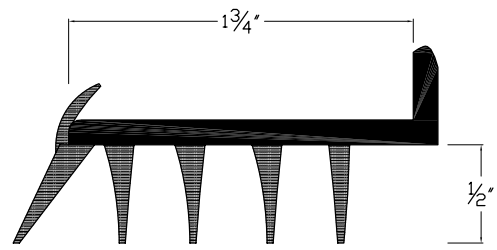

Q-LON

(Available in Brown or White Color)

DOOR SWEEP

1-1/8" x 4-9/16 or 1-1/8" x 5-5/8"
and can be Ordered w/Extenders

Colors:
Dark Bronze w/Composite Saddle
Bright Brass w/Composite Saddle
Dark Bronze w/Oak Saddle

THRESHOLD (Adjustable Type, Aluminum)

EXTENDERS

OUTSWING THRESHOLD (Aluminum Bumper Style)

Colors:
Aluminum Finish Only

HANDICAP SILL

WOOD SILL

**AUTOMATIC DOOR
BOTTOM**